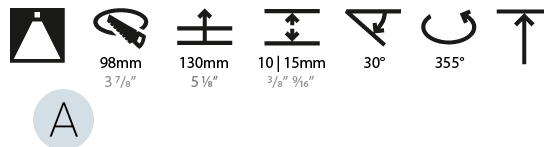

PHYSICAL

Shape: Square
Length (mm): 107
Length (in): 4 ³/₁₆"
Width (mm): 107
Width (in): 4 ³/₁₆"
Depth (mm): 112
Depth (in): 4 ⁷/₁₆"
Ceiling Thickness (mm): 10 / 12.5 / 15
Ceiling Thickness (in): 3/8 or 1/2 or 9/16
Min. Recessing Depth (mm): 130
Min. Recessing Depth (in): 5 ¹/₈"
Light Distribution: Adjustable / Downlight
Weight (kg): 0.479
Weight (lbs): 1.06
Fixture Finish: SSR / BKV / CWI / CRY / HAB / UFT / ITA / RUA / FTG / MYG / LOD / PUS / FRO / FUP / KIA / POP / BLS / SPG / MEY / GOH / GUM / CHC / COM / ABZ / JAG / OBR / MOS / ROR
Fixture Material: Aluminum Die Cast
Cut-out Measurements: 98mm / 3 7/8"

ELECTRICAL

Lamp Type: LED (Zhaga Standard)
Input Wattage (W): 13.2 / 16.5
Total Output Wattage (W): 12 / 14
Dimming: Tri-Mode (Non-Dimming and Phase Dimming (120Vac only) and 0-10V Dimming)
Driver Included: No
Driver Location: Recessed Housing
Driver Type: Constant Current - Universal
Driver Class: Class 2
Housing: See components
Input Voltage (V): 120 - 277
Constant Current (MA): 350

LED

Number of LEDs: 1
Color Temperature (°K): 2700 / 3000 / 3500 / 4000
Max. Delivered Lumen (lm): 850 / 950 / 1019 / 1040
Nominal Lumen (lm): 960 / 1070 / 1156 / 1180
CRI: >90 CRI
Lamp Life (hrs): 50000

OPTICAL

Reflector°: 10
Adjustability: Rotational 355°; Tilt 30°

RATINGS AND CERTIFICATIONS

Certified By: Certified for North American Standards
IP rating: IP20