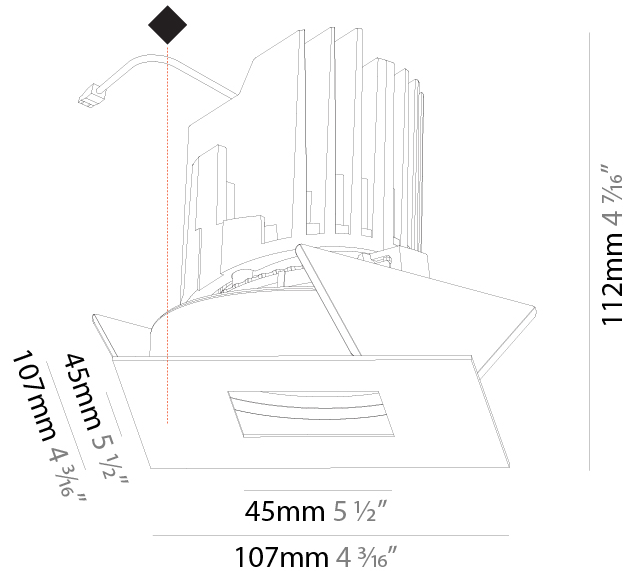

PHYSICAL

Shape: Square
Length (mm): 107
Length (in): 4 ³/₁₆"
Width (mm): 107
Width (in): 4 ³/₁₆"
Depth (mm): 112
Depth (in): 4 ⁷/₁₆"
Ceiling Thickness (mm): 10 / 12.5 / 15
Ceiling Thickness (in): 3/8 or 1/2 or 9/16
Min. Recessing Depth (mm): 130
Min. Recessing Depth (in): 5 ¹/₈"
Light Distribution: Adjustable / Downlight
Weight (kg): 0.479
Weight (lbs): 1.06
Fixture Finish: SSR / BKV / CWI / CRY / HAB / UFT / ITA / RUA / FTG / MYG / LOD / PUS / FRO / FUP / KIA / POP / BLS / SPG / MEY / GOH / GUM / CHC / COM / ABZ / JAG / OBR / MOS / ROR
Fixture Material: Aluminum Die Cast
Cut-out Measurements: 98mm / 3 7/8"

ELECTRICAL

Lamp Type: LED (Zhaga Standard)
Input Wattage (W): 13.2 / 16.5
Total Output Wattage (W): 12 / 14
Dimming: Tri-Mode (Non-Dimming and Phase Dimming (120Vac only) and 0-10V Dimming)
Driver Included: No
Driver Location: Recessed Housing
Driver Type: Constant Current - Universal
Driver Class: Class 2
Housing: See components
Input Voltage (V): 120 - 277
Constant Current (MA): 350

LED

Number of LEDs: 1
Color Temperature (°K): 2700 / 3000 / 3500 / 4000
Max. Delivered Lumen (lm): 850 / 950 / 1019 / 1040
Nominal Lumen (lm): 960 / 1070 / 1156 / 1180
CRI: >90 CRI
Lamp Life (hrs): 50000

OPTICAL

Reflector°: 10
Adjustability: Rotational 355°; Tilt 30°

RATINGS AND CERTIFICATIONS

Certified By: Certified for North American Standards
IP rating: IP20